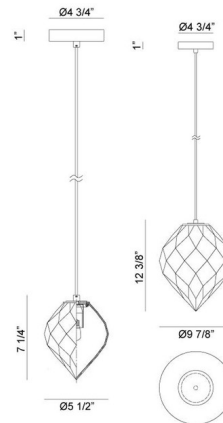

Lightology

lightology.com
866-954-4489
05-18-26

Project: _____

Company: _____

Location: _____ Fixture Type: _____

SPEC #: **MTO833268**

Approved On: _____ Approved By: _____

Gemma Pendant By Matteo Lighting

Description

Gemma Pendant is inspired by the elegance of jewelry and designed with prismatic detailed glass in the shape of a polished gem. Brings sophisticated elegance to any room of your home. Available with Opal glass and Chrome canopy or Smoke glass with a Black canopy in two sizes. Includes 12 feet of Black cloth cord to customize length.

Shown in black / smoke

Specifications

COLOR	Smoke
BODY FINISH	Black
WATTAGE	40W
DIMMER	Standard 120V
DIMENSIONS	14.4\"L x 5.5\"W x 7.75\"H
BULB NOT INCLUDED	1 x B10/Candelabra (E12)/40W/120V Incandescent