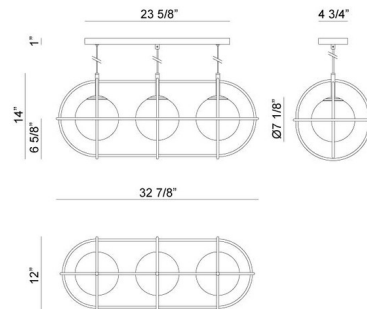

Description

Eclipse Linear Pendant is a fun design inspired by galactic elements of space. Features a unique twist on geometric shapes, brought to life by a sleek elliptical design. The clean Gold rods are paired with beautiful Opal glass. Available in two sizes. Includes 12 feet of clear cord to customize length.

Shown in gold / opal

Specifications

COLOR Opal
BODY FINISH Gold
WATTAGE 24W
DIMMER Standard 120V
DIMENSIONS 144"L x 32.87"W x 14"H x 12"D
BULB NOT INCLUDED 3 x A19/Medium (E26)/8W/120V LED
OTHER BULB OPTIONS 3 x A19/Medium (E26)/60W/120V Incandescent