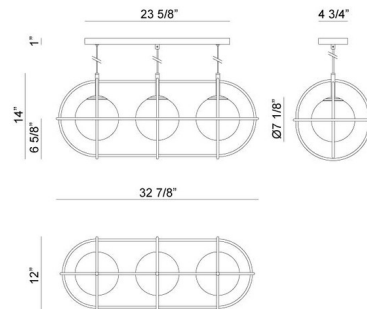

Description

Eclipse Linear Pendant is a fun design inspired by galactic elements of space. Features a unique twist on geometric shapes, brought to life by a sleek elliptical design. The clean Gold rods are paired with beautiful Opal glass. Available in two sizes. Includes 12 feet of clear cord to customize length.

Shown in gold / opal

Specifications

COLOR	Opal
BODY FINISH	Gold
WATTAGE	24W
DIMMER	Standard 120V
DIMENSIONS	144"L x 32.87"W x 14"H x 12"D
BULB NOT INCLUDED	3 x A19/Medium (E26)/8W/120V LED
OTHER BULB OPTIONS	3 x A19/Medium (E26)/60W/120V Incandescent