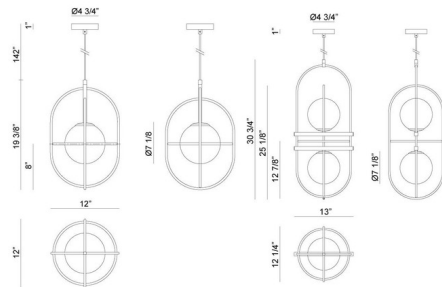

Description

Eclipse Pendant is a fun design inspired by galactic elements of space. Features a unique twist on geometric shapes, brought to life by a sleek elliptical design. The clean Gold rods are paired with beautiful Opal glass. Available in two sizes. Includes 12 feet of clear cord to customize length.

Shown in gold / opal

Specifications

COLOR	Opal
BODY FINISH	Gold
WATTAGE	8W
DIMMER	Standard 120V
DIMENSIONS	144"L x 12"W x 19.37"H
BULB NOT INCLUDED	1 x A19/Medium (E26)/8W/120V LED
OTHER BULB OPTIONS	1 x A19/Medium (E26)/60W/120V Incandescent