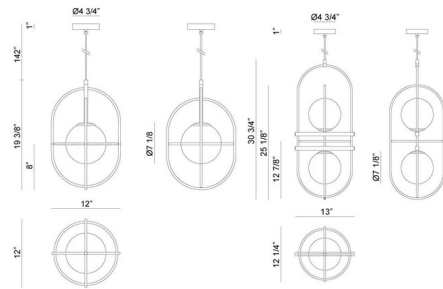

Description

Eclipse Pendant is a fun design inspired by galactic elements of space. Features a unique twist on geometric shapes, brought to life by a sleek elliptical design. The clean Gold rods are paired with beautiful Opal glass. Available in two sizes. Includes 12 feet of clear cord to customize length.

Shown in gold / opal

Specifications

COLOR	Opal
BODY FINISH	Gold
WATTAGE	8W
DIMMER	Standard 120V
DIMENSIONS	144"L x 12"W x 19.37"H
BULB NOT INCLUDED	1 x A19/Medium (E26)/8W/120V LED
OTHER BULB OPTIONS	1 x A19/Medium (E26)/60W/120V Incandescent