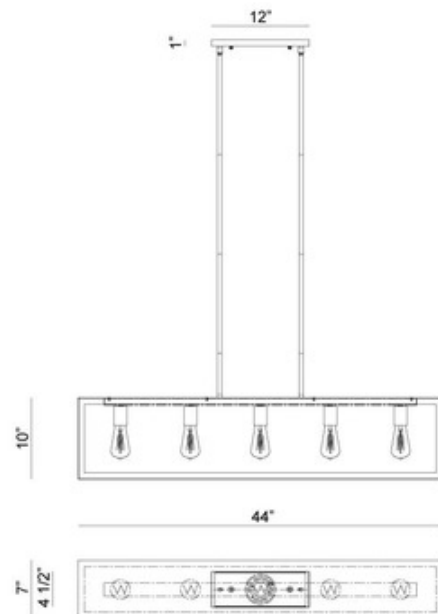

BRAND

Matteo Lighting

DESCRIPTION

Flare Island Linear Pendant is inspired by medieval lanterns with a refined, open frame design. The cage detailing in White or Black is perfect in any room of your home. Includes 12 feet of wire and two 6 inch and six 12 inch rods to customize length.

Shown in: White

SHADE COLOR	N/A
BODY FINISH	White
WATTAGE	300W
DIMMER	Standard 120V
DIMENSIONS	42"L x 44"W x 10"H x 7"D
BULB NOT INCLUDED	
LAMP	5 x Edison/Medium (E26)/60W/120V Incandescent

SPEC #

MT0833273