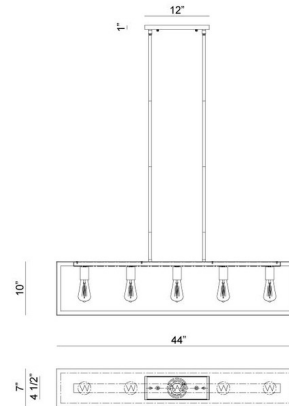

### Description

Flare Island Linear Pendant is inspired by medieval lanterns with a refined, open frame design. The cage detailing in White or Black is perfect in any room of your home. Includes 12 feet of wire and two 6 inch and six 12 inch rods to customize length.

### Specifications

COLOR	N/A
BODY FINISH	White
WATTAGE	300W
DIMMER	Standard 120V
DIMENSIONS	42"L x 44"W x 10"H x 7"D
BULB NOT INCLUDED	5 x Edison/Medium (E26)/60W/120V Incandescent

CLICK TO VIEW PRODUCT