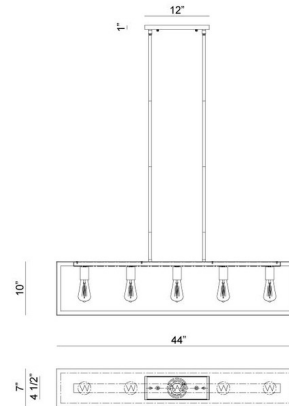

Specifications

COLOR	N/A
BODY FINISH	White
WATTAGE	300W
DIMMER	Standard 120V
DIMENSIONS	42"L x 44"W x 10"H x 7"D
BULB NOT INCLUDED	5 x Edison/Medium (E26)/60W/120V Incandescent

CLICK TO VIEW PRODUCT

Notes: