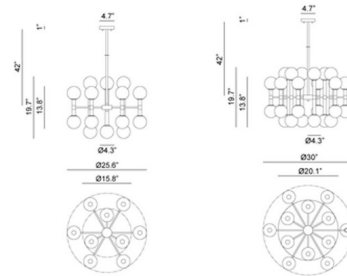

Description

Stellar Chandelier is inspired by mid-century modern sconces and brings a bold distinctive look to any room of your home. Clear or Opal White globes are complimented by finishes in Black with Chrome accents or Aged Brass with White accents. Available in 2 sizes. Includes 12 feet of wire and one 6 inch and three 12 inch rods to customize length. 4.75 diameter canopy.

Shown in black / clear

Specifications

COLOR	Clear
BODY FINISH	Black
WATTAGE	450W
DIMMER	Standard 120V
DIMENSIONS	42"L x 25.62"W x 19.75"H
BULB NOT INCLUDED	18 x B10/Candelabra (E12)/25W/120V Incandescent