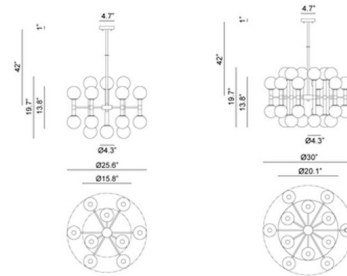

Description

Stellar Chandelier is inspired by mid-century modern sconces and brings a bold distinctive look to any room of your home. Clear or Opal White globes are complimented by finishes in Black with Chrome accents or Aged Brass with White accents. Available in 2 sizes. Includes 12 feet of wire and one 6 inch and three 12 inch rods to customize length. 4.75 diameter canopy.

Shown in black / clear

Specifications

COLOR Clear
BODY FINISH Black
WATTAGE 450W
DIMMER Standard 120V
DIMENSIONS 42"L x 25.62"W x 19.75"H
BULB NOT INCLUDED 18 x B10/Candelabra (E12)/25W/120V Incandescent