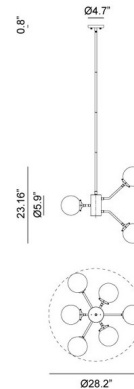

Description

Maru Pendant brings a mid-century vibe to any room of your home. Available with an Opal or Clear glass shade and a Matte Black with Aged Gold Brass or Matte Black with Chrome finish. Includes 12 feet of wire and one 6 inch and three 12 inch rods to customize length.

Shown in chrome / clear

Specifications

COLOR Clear
BODY FINISH Chrome
WATTAGE 360W
DIMMER Standard 120V
DIMENSIONS 46"L x 28.2"W x 23.16"H
BULB NOT INCLUDED 9 x B10/Candelabra (E12)/40W/120V Incandescent