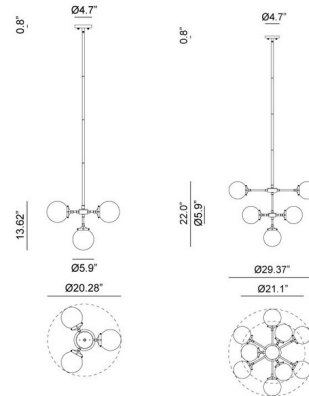

Lightology

lightology.com
866-954-4489
05-19-26

Project: _____

Company: _____

Location: _____ Fixture Type: _____

SPEC #: **MTO833303**

Approved On: _____ Approved By: _____

Maru Chandelier By Matteo Lighting

Description

Maru Chandelier brings a mid-century vibe to any room of your home. Available with an Opal or Clear glass shade and a Matte Black with Aged Gold Brass or Matte Black with Chrome finish in 4 and 10 light options. Includes 12 feet of wire and one 6 inch and three 12 inch rods to customize length.

Shown in chrome / opal

Specifications

COLOR Opal
BODY FINISH Chrome
WATTAGE 160W
DIMMER Standard 120V
DIMENSIONS 46"L x 20.28"W x 13.62"H
BULB NOT INCLUDED 4 x B10/Candelabra (E12)/40W/120V Incandescent

CLICK TO VIEW PRODUCT

Notes: