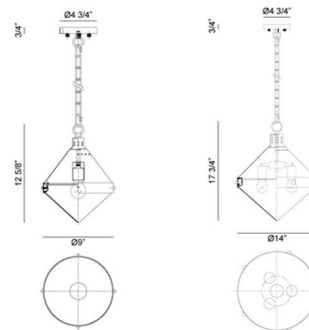

Description

Sphericon Pendant is a fusion design that combines medieval style with modern elements. Available with an Opal or Clear glass shade and a Matte Black with Aged Gold Brass or Matte Black with Chrome finish in two sizes. Includes 12 feet of wire and 6 feet of chain to customize length.

Shown in chrome / opal

Specifications

COLOR	Opal
BODY FINISH	Chrome
WATTAGE	8W
DIMMER	Standard 120V
DIMENSIONS	72"L x 9"W x 12.62"H
BULB NOT INCLUDED	1 x A19/Medium (E26)/8W/120V LED
OTHER BULB OPTIONS	1 x A19/Medium (E26)/60W/120V Incandescent