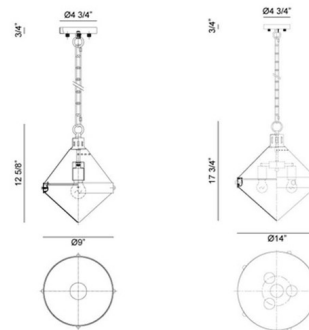

### Specifications

COLOR . . . . . Opal  
BODY FINISH . . . . . Chrome  
WATTAGE . . . . . 8W  
DIMMER . . . . . Standard 120V  
DIMENSIONS . . . . . 72"L x 9"W x 12.62"H  
BULB NOT INCLUDED . . . . . 1 x A19/Medium (E26)/8W/120V LED  
OTHER BULB OPTIONS . . . . . 1 x A19/Medium (E26)/60W/120V Incandescent