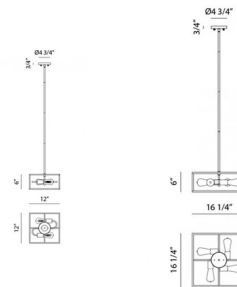

Description

Candid Square Pendant is a simple piece that brings an open airy feeling to any room in your home. Available with a Rusty Black finish in two sizes. Includes 12 feet of wire and one 6 inch and three 12 inch rods to customize length. 4.75 diameter canopy.

Shown in rusty black

Specifications

COLOR	N/A
BODY FINISH	Rusty Black
WATTAGE	120W
DIMMER	Standard 120V
DIMENSIONS	42"L x 12"W x 6"H
BULB NOT INCLUDED	2 x Edison/Medium (E26)/60W/120V Incandescent

CLICK TO VIEW PRODUCT