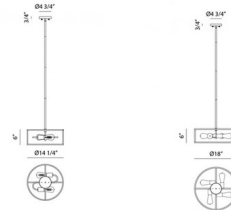

Description

Candid Round Pendant is a simple piece that brings an open airy feeling to any room in your home. Available with a Rusty Black finish in two sizes. Includes 12 feet of wire and one 6 inch and three 12 inch rods to customize length. 4.75 diameter canopy.

Shown in rusty black

Specifications

COLOR	N/A
BODY FINISH	Rusty Black
WATTAGE	120W
DIMMER	Standard 120V
DIMENSIONS	42"L x 14.25"W x 6"H
BULB NOT INCLUDED	2 x Edison/Medium (E26)/60W/120V Incandescent

CLICK TO VIEW PRODUCT