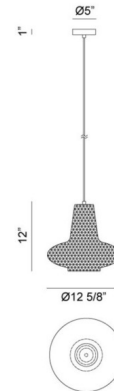

Description

Quilted Gem 68102 Pendant is a simple pendant that has a vintage inspired diamond textured glass that makes this perfect in any room of your home. Available in Clear glass with a Black finish. Includes 12 feet of Back fabric cord to customize length.

Specifications

COLOR	Clear
BODY FINISH	Black
WATTAGE	100W
DIMMER	Standard 120V
DIMENSIONS	14.4"L x 12.62"W x 12"H
BULB NOT INCLUDED	1 x A19/Medium (E26)/100W/120V Incandescent

Shown in black / clear

CLICK TO VIEW PRODUCT