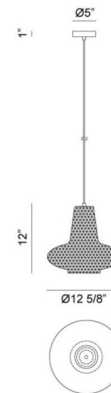

Lightology

lightology.com
866-954-4489
05-18-26

Project: _____

Company: _____

Location: _____ Fixture Type: _____

SPEC #: **MTO833336**

Approved On: _____ Approved By: _____

Quilted Gem 68102 Pendant By Matteo Lighting

Description

Quilted Gem 68102 Pendant is a simple pendant that has a vintage inspired diamond textured glass that makes this perfect in any room of your home. Available in Clear glass with a Black finish. Includes 12 feet of Back fabric cord to customize length.

Shown in black / clear

Specifications

COLOR	Clear
BODY FINISH	Black
WATTAGE	100W
DIMMER	Standard 120V
DIMENSIONS	14.4"L x 12.62"W x 12"H
BULB NOT INCLUDED	1 x A19/Medium (E26)/100W/120V Incandescent

CLICK TO VIEW PRODUCT