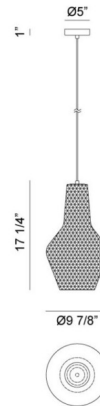

### Specifications

COLOR	Smoke
BODY FINISH	Black
WATTAGE	100W
DIMMER	Standard 120V
DIMENSIONS	144"L x 9.87"W x 17.25"H
BULB NOT INCLUDED	1 x A19/Medium (E26)/100W/120V Incandescent

CLICK TO VIEW PRODUCT