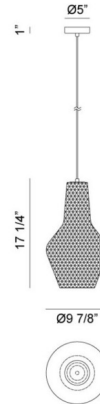

Lightology

lightology.com
866-954-4489
04-27-26

Project: _____

Company: _____

Location: _____ Fixture Type: _____

SPEC #: **MTO833337**

Approved On: _____ Approved By: _____

Quilted Gem 68101 Pendant By Matteo Lighting

Description

Quilted Gem 68101 Pendant is a simple pendant that has a vintage inspired diamond textured glass that makes this perfect in any room of your home. Available in Smoke glass with a Black finish. Includes 12 feet of Back fabric cord to customize length.

Shown in black / smoke

Specifications

COLOR	Smoke
BODY FINISH	Black
WATTAGE	100W
DIMMER	Standard 120V
DIMENSIONS	144"L x 9.87"W x 17.25"H
BULB NOT INCLUDED	1 x A19/Medium (E26)/100W/120V Incandescent

CLICK TO VIEW PRODUCT