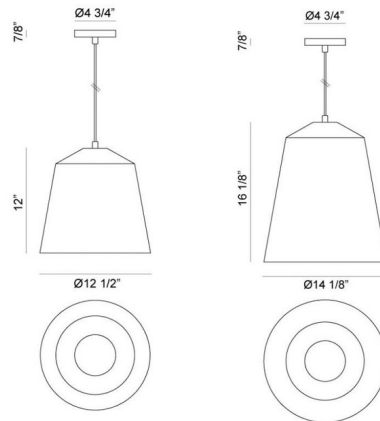

Lightology

lightology.com
866-954-4489
04-25-26

Project: _____
Company: _____
Location: _____ Fixture Type: _____
SPEC #: **MTO833390**
Approved On: _____ Approved By: _____

Encase Pendant By Matteo Lighting

Description

Encase Pendant stands out among the crowd with its bright shade and white interior, making it perfect in any room of your home. Available with a Copper or Bronze finish. Includes 10 feet of cable to customize length. 4.75 inch diameter canopy.

Specifications

COLOR	N/A
BODY FINISH	Bronze
WATTAGE	8W
DIMMER	Standard 120V
DIMENSIONS	14.4"L x 12.5"W x 12"H
BULB NOT INCLUDED	1 x A19/Medium (E26)/8W/120V LED
OTHER BULB OPTIONS	1 x A19/Medium (E26)/60W/120V Incandescent

Notes:

Shown in bronze

CLICK TO VIEW PRODUCT