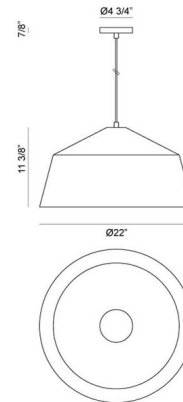

CLICK TO VIEW PRODUCT

Notes: