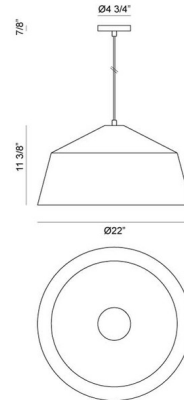

CLICK TO VIEW PRODUCT

Notes: