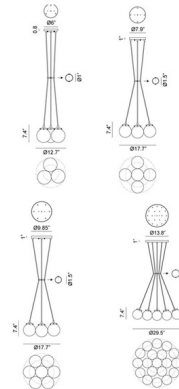

Lightology

lightology.com
866-954-4489
06-16-26

Project: _____

Company: _____

Location: _____ Fixture Type: _____

SPEC #: **MTO833409**

Approved On: _____ Approved By: _____

The Bougie Multi Light Pendant By Matteo Lighting

Description

The Bougie Multi Light Pendant brings a simple sphere shape with a contemporary look to any room of your home. Available with Opal or Clear glass spheres and a Matte Black with Aged Gold Brass or Matte Black with Chrome finish in 3, 5, 7, and 19 light options. Includes 12 feet of Black fabric cord to customize length and a clip to gather some, or all, of the cords to create your own unique piece..

Shown in aged gold brass / clear

Specifications

COLOR	Clear
BODY FINISH	Aged Gold Brass
WATTAGE	120W
DIMMER	Standard 120V
DIMENSIONS	144"L x 12.7"W x 7.4"H
BULB NOT INCLUDED	3 x B10/Candelabra (E12)/40W/120V Incandescent