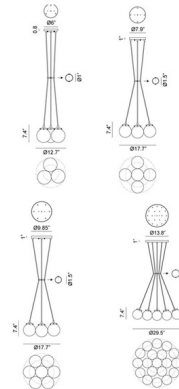

Lightology

lightology.com
866-954-4489
04-27-26

Project: _____

Company: _____

Location: _____ Fixture Type: _____

SPEC #: **MTO833409**

Approved On: _____ Approved By: _____

The Bougie Multi Light Pendant By Matteo Lighting

Description

The Bougie Multi Light Pendant brings a simple sphere shape with a contemporary look to any room of your home. Available with Opal or Clear glass spheres and a Matte Black with Aged Gold Brass or Matte Black with Chrome finish in 3, 5, 7, and 19 light options. Includes 12 feet of Black fabric cord to customize length and a clip to gather some, or all, of the cords to create your own unique piece..

Shown in aged gold brass / clear

Specifications

COLOR Clear
BODY FINISH Aged Gold Brass
WATTAGE 120W
DIMMER Standard 120V
DIMENSIONS 144"L x 12.7"W x 7.4"H
BULB NOT INCLUDED 3 x B10/Candelabra (E12)/40W/120V Incandescent