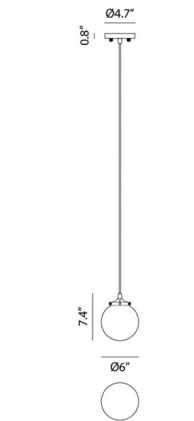

Lightology

lightology.com
866-954-4489
05-18-26

Project: _____

Company: _____

Location: _____ Fixture Type: _____

SPEC #: **MTO833410**

Approved On: _____ Approved By: _____

The Bougie Pendant By Matteo Lighting

Description

The Bougie Pendant brings a simple sphere shape with a contemporary look to any room of your home. Available with an Opal or Clear glass sphere and a Matte Black with Aged Gold Brass or Matte Black with Chrome finish. Includes 12 feet of Black fabric cord to customize length.

Shown in chrome / opal

Specifications

| | |
|-------------------|--|
| COLOR | Opal |
| BODY FINISH | Chrome |
| WATTAGE | 40W |
| DIMMER | Standard 120V |
| DIMENSIONS | 14.4"L x 6"W x 7.4"H |
| BULB NOT INCLUDED | 1 x B10/Candelabra (E12)/40W/120V Incandescent |