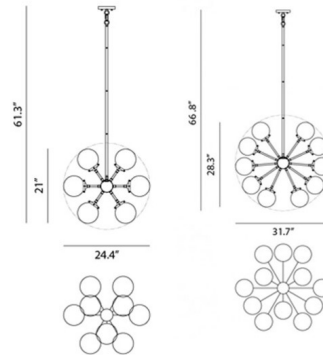

Description

Soleil Chandelier gives life to any open area with its sophisticated and mesmerizing design. Available with Opal or Clear glass globes and Mate Black rods with Chrome or Aged Gold Brass accents in two sizes. Includes 12 feet of wire and one 6 inch and three 12 inch rods to customize length. Canopy: 4.75 inch diameter.

Shown in chrome / opal

Specifications

COLOR Opal
BODY FINISH Chrome
WATTAGE 480W
DIMMER Standard 120V
DIMENSIONS 42"L x 24.4"W x 21"H
BULB NOT INCLUDED 12 x B10/Candelabra (E12)/40W/120V Incandescent

CLICK TO VIEW PRODUCT