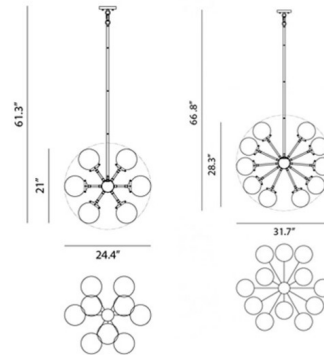

Description

Soleil Chandelier gives life to any open area with its sophisticated and mesmerizing design. Available with Opal or Clear glass globes and Mate Black rods with Chrome or Aged Gold Brass accents in two sizes. Includes 12 feet of wire and one 6 inch and three 12 inch rods to customize length. Canopy: 4.75 inch diameter.

Shown in chrome / opal

Specifications

COLOR	Opal
BODY FINISH	Chrome
WATTAGE	480W
DIMMER	Standard 120V
DIMENSIONS	42"L x 24.4"W x 21"H
BULB NOT INCLUDED	12 x B10/Candelabra (E12)/40W/120V Incandescent

CLICK TO VIEW PRODUCT