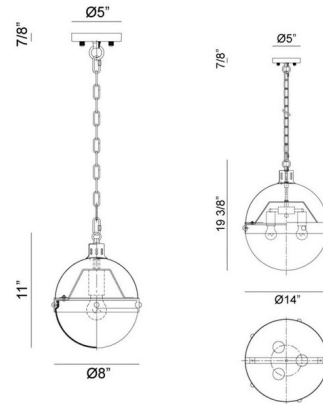

Lightology

lightology.com
866-954-4489
04-10-26

Project: _____

Company: _____

Location: _____ Fixture Type: _____

SPEC #: **MTO833434**

Approved On: _____ Approved By: _____

Torino Pendant By Matteo Lighting

Description

Torino Pendant takes elegance and simplicity and blends them perfectly for any room in your home. Available with an Opal or Clear glass shade and a Matte Black with Aged Gold Brass or Matte Black with Chrome finish in two sizes. Includes 12 feet of wire and 6 feet of chain to customize length.

Shown in brushed nickel / opal

Specifications

COLOR	Opal
BODY FINISH	Brushed Nickel
WATTAGE	8W
DIMMER	Standard 120V
DIMENSIONS	72" L x 8" W x 11" H
BULB NOT INCLUDED	1 x A19/Medium (E26)/8W/120V LED
OTHER BULB OPTIONS	1 x A19/Medium (E26)/60W/120V Incandescent