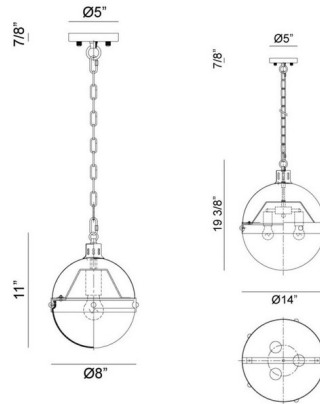

Lightology

lightology.com
866-954-4489
05-23-26

Project: _____

Company: _____

Location: _____ Fixture Type: _____

SPEC #: **MTO833435**

Approved On: _____ Approved By: _____

Torino Pendant By Matteo Lighting

Description

Torino Pendant takes elegance and simplicity and blends them perfectly for any room in your home. Available with an Opal or Clear glass shade and a Matte Black with Aged Gold Brass or Matte Black with Chrome finish in two sizes. Includes 12 feet of wire and 6 feet of chain to customize length.

Shown in brushed nickel / clear

Specifications

COLOR	Clear
BODY FINISH	Brushed Nickel
WATTAGE	8W
DIMMER	Standard 120V
DIMENSIONS	72" L x 8" W x 11" H
BULB NOT INCLUDED	1 x A19/Medium (E26)/8W/120V LED
OTHER BULB OPTIONS	1 x A19/Medium (E26)/60W/120V Incandescent