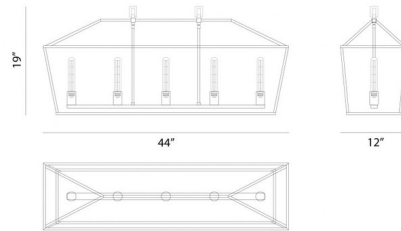

Lightology

lightology.com
866-954-4489
06-16-26

Project: _____

Company: _____

Location: _____ Fixture Type: _____

SPEC #: **MTO833438**

Approved On: _____ Approved By: _____

Scatola Linear Pendant By Matteo Lighting

Description

Scatola Linear Island Pendant resembling a treasure chest, will be the most sought after piece in any room of your home. The open geometric frame gives off an airy vibe. Available in Rusty Black with Aged Gold Brass accents. Includes 12 feet of wire and 6 feet of chain to customize length.

Shown in aged gold brass

Specifications

COLOR N/A
BODY FINISH Aged Gold Brass
WATTAGE 300W
DIMMER Standard 120V
DIMENSIONS 72"L x 44"W x 19"H x 12"D
BULB NOT INCLUDED 5 x Edison/Medium (E26)/60W/120V Incandescent