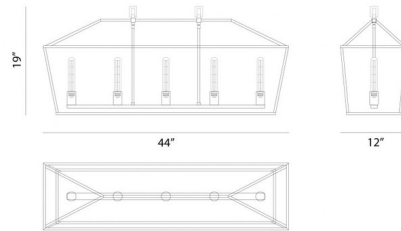

### Description

Scatola Linear Island Pendant resembling a treasure chest, will be the most sought after piece in any room of your home. The open geometric frame gives off an airy vibe. Available in Rusty Black with Aged Gold Brass accents. Includes 12 feet of wire and 6 feet of chain to customize length.

### Specifications

COLOR . . . . . N/A  
BODY FINISH . . . . . Aged Gold Brass  
WATTAGE . . . . . 300W  
DIMMER . . . . . Standard 120V  
DIMENSIONS . . . . . 72"L x 44"W x 19"H x 12"D  
BULB NOT INCLUDED . . . . . 5 x Edison/Medium (E26)/60W/120V Incandescent