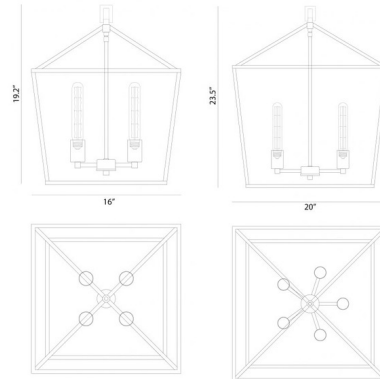

Lightology

lightology.com
866-954-4489
05-17-26

Project: _____

Company: _____

Location: _____ Fixture Type: _____

SPEC #: **MTO833440**

Approved On: _____ Approved By: _____

Scatola Chandelier By Matteo Lighting

Description

Scatola Chandelier resembling a treasure chest, will be the most sought after piece in any room of your home. The open geometric frame gives off an airy vibe. Available in Rusty Black with Aged Gold Brass accents. Choose from two sizes. Includes 12 feet of wire and 6 feet of chain to customize length.

Shown in aged gold brass

Specifications

COLOR N/A
BODY FINISH Aged Gold Brass
WATTAGE 240W
DIMMER Standard 120V
DIMENSIONS 72"L x 16"W x 19.2"H
BULB NOT INCLUDED 4 x Edison Tube/Medium (E26)/60W/120V Incandescent