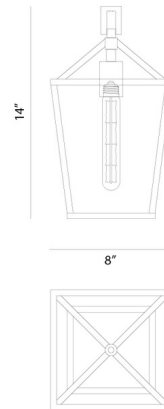

Lightology

lightology.com
866-954-4489
05-18-26

Project: _____

Company: _____

Location: _____ Fixture Type: _____

SPEC #: **MTO833441**

Approved On: _____ Approved By: _____

Scatola Mini Pendant By Matteo Lighting

Description

Scatola Mini Pendant resembling a treasure chest, will be the most sought after piece in any room of your home. The open geometric frame gives off an airy vibe. Available in Rusty Black with Aged Gold Brass accents. Includes 12 feet of wire and 6 feet of chain to customize length.

Shown in aged gold brass

Specifications

COLOR	N/A
BODY FINISH	Aged Gold Brass
WATTAGE	60W
DIMMER	Standard 120V
DIMENSIONS	72"L x 8"W x 14"H
BULB NOT INCLUDED	1 x Edison Tube/Medium (E26)/60W/120V Incandescent