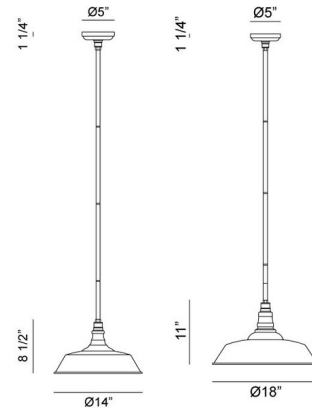

Description

Scacchi Pendant has the low key yet graceful appearance of classic industrial farmhouse style lighting, perfect in any style room. Features a Dark Grey finish with White interior to reflect the light beautifully. Available in two sizes. Includes 12 feet of wire and one 6 inch and three 12 inch rods to customize length.

Shown in dark grey

Specifications

COLOR	N/A
BODY FINISH	Dark Grey
WATTAGE	60W
DIMMER	Standard 120V
DIMENSIONS	42"L x 14"W x 8.5"H
BULB NOT INCLUDED	1 x Edison/Medium (E26)/60W/120V Incandescent

CLICK TO VIEW PRODUCT