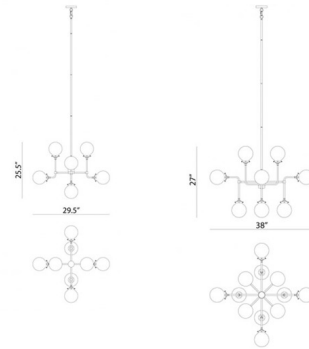

Description

Particles Chandelier is inspired by the quality of matter from the world of science, bringing a simple industrial vibe to any room of your home. Available with Opal or Clear glass and Black rods and arms with Chrome or Aged Gold Brass details in 8 and 12 light options. Includes 12 feet of wire and one 6 inch and three 12 inch rods to customize length.

Shown in chrome / opal

Specifications

COLOR Opal
BODY FINISH Chrome
WATTAGE 320W
DIMMER Standard 120V
DIMENSIONS 42"L x 29.5"W x 25.5"H
BULB NOT INCLUDED 8 x B10/Candelabra (E12)/40W/120V Incandescent

CLICK TO VIEW PRODUCT