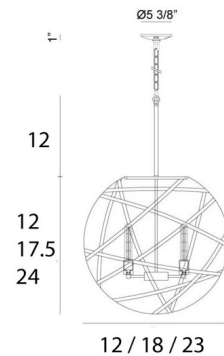

Lightology

lightology.com
866-954-4489
05-24-26

Project: _____

Company: _____

Location: _____ Fixture Type: _____

SPEC #: **MTO833487**

Approved On: _____ Approved By: _____

Atom Pendant By Matteo Lighting

Description

Atom Pendant is a sleek piece with bands of Black metal wrapped into a simple orb shape. Unique light displays when lit makes this perfect in any room of your home. Available in three sizes. Includes 12 feet of wire and 6 feet of chain to customize length. Canopy: 5.625 inch diameter.

Shown in black

Specifications

COLOR N/A
BODY FINISH Black
WATTAGE 200W
DIMMER Standard 120V
DIMENSIONS 72"L x 18"W x 17.5"H
BULB NOT INCLUDED . . . 2 x Edison Tube/Medium (E26)/100W/120V Incandescent

CLICK TO VIEW PRODUCT