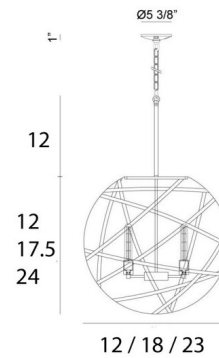

Lightology

lightology.com
866-954-4489
04-10-26

Project: _____

Company: _____

Location: _____ Fixture Type: _____

SPEC #: **MTO833488**

Approved On: _____ Approved By: _____

Atom Pendant By Matteo Lighting

Description

Atom Pendant is a sleek piece with bands of Black metal wrapped into a simple orb shape. Unique light displays when lit makes this perfect in any room of your home. Available in three sizes. Includes 12 feet of wire and 6 feet of chain to customize length. Canopy: 5.625 inch diameter.

Shown in black

Specifications

COLOR	N/A
BODY FINISH	Black
WATTAGE	100W
DIMMER	Standard 120V
DIMENSIONS	72"L x 12"W x 12"H
BULB NOT INCLUDED	1 x Edison Tube/Medium (E26)/100W/120V Incandescent

CLICK TO VIEW PRODUCT

Notes: