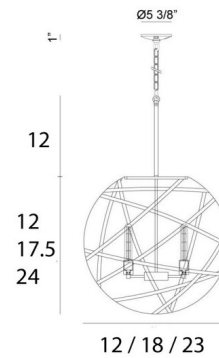

### Description

Atom Pendant is a sleek piece with bands of Black metal wrapped into a simple orb shape. Unique light displays when lit makes this perfect in any room of your home. Available in three sizes. Includes 12 feet of wire and 6 feet of chain to customize length. Canopy: 5.625 inch diameter.

### Specifications

COLOR	N/A
BODY FINISH	Black
WATTAGE	100W
DIMMER	Standard 120V
DIMENSIONS	72"L x 12"W x 12"H
BULB NOT INCLUDED	1 x Edison Tube/Medium (E26)/100W/120V Incandescent

CLICK TO VIEW PRODUCT