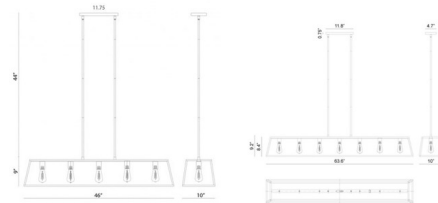

### Description

Candor Linear Pendant is a bold piece with clean lines, perfect in any room of your home. Available with a Rusty Black finish in two sizes. Includes 12 feet of wire and two 6 inch and six 12 in rods to customize length.

### Specifications

COLOR . . . . . N/A  
BODY FINISH . . . . . Rusty Black  
WATTAGE . . . . . 420W  
DIMMER . . . . . Standard 120V  
DIMENSIONS . . . . . 42"L x 63.37"W x 9.25"H x 10"D  
BULB NOT INCLUDED . . . . . 7 x Edison/Medium (E26)/60W/120V Incandescent