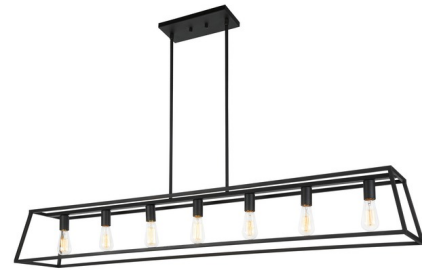

# Lightology

lightology.com  
866-954-4489  
05-24-26

Project: \_\_\_\_\_

Company: \_\_\_\_\_

Location: \_\_\_\_\_ Fixture Type: \_\_\_\_\_

SPEC #: **MTO833489**

Approved On: \_\_\_\_\_ Approved By: \_\_\_\_\_

## Candor Linear Pendant By Matteo Lighting

### Description

Candor Linear Pendant is a bold piece with clean lines, perfect in any room of your home. Available with a Rusty Black finish in two sizes. Includes 12 feet of wire and two 6 inch and six 12 in rods to customize length.

### Specifications

COLOR . . . . . N/A  
BODY FINISH . . . . . Rusty Black  
WATTAGE . . . . . 420W  
DIMMER . . . . . Standard 120V  
DIMENSIONS . . . . . 42"L x 63.37"W x 9.25"H x 10"D  
BULB NOT INCLUDED . . . . . 7 x Edison/Medium (E26)/60W/120V Incandescent