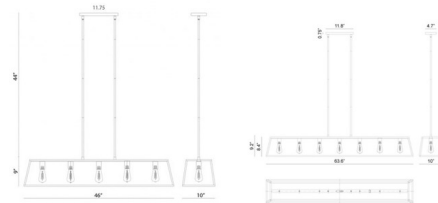

Description

Candor Linear Pendant is a bold piece with clean lines, perfect in any room of your home. Available with a Rusty Black finish in two sizes. Includes 12 feet of wire and two 6 inch and six 12 in rods to customize length.

Shown in rusty black

Specifications

COLOR N/A
BODY FINISH Rusty Black
WATTAGE 300W
DIMMER Standard 120V
DIMENSIONS 42"L x 46"W x 9"H x 10"D
BULB NOT INCLUDED 5 x Edison/Medium (E26)/60W/120V Incandescent