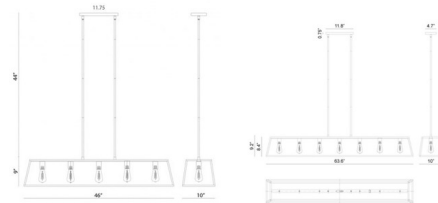

### Description

Candor Linear Pendant is a bold piece with clean lines, perfect in any room of your home. Available with a Rusty Black finish in two sizes. Includes 12 feet of wire and two 6 inch and six 12 in rods to customize length.

### Specifications

COLOR . . . . . N/A  
BODY FINISH . . . . . Rusty Black  
WATTAGE . . . . . 300W  
DIMMER . . . . . Standard 120V  
DIMENSIONS . . . . . 42"L x 46"W x 9"H x 10"D  
BULB NOT INCLUDED . . . . . 5 x Edison/Medium (E26)/60W/120V Incandescent