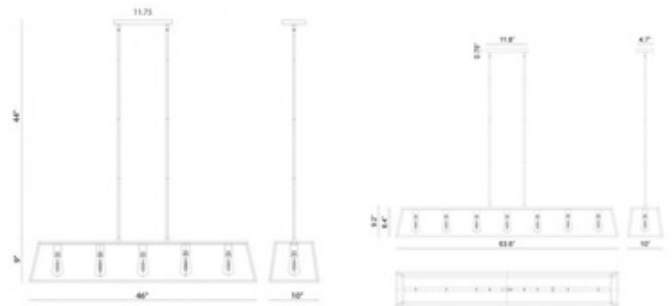

COMPANY

PROJECT

FIXTURE TYPE

APPROVED BY

DATE