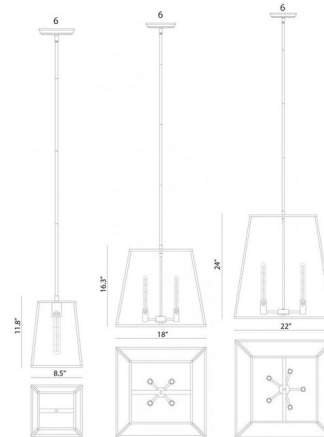

Lightology

lightology.com
866-954-4489
05-24-26

Project: _____

Company: _____

Location: _____ Fixture Type: _____

SPEC #: **MTO833493**

Approved On: _____ Approved By: _____

Candor Pendant By Matteo Lighting

Description

Candor Pendant is a bold piece with clean lines, perfect in any room of your home. Available with a Rusty Black finish in three sizes. Includes 12 feet of wire and one 6 inch and three 12 in rods to customize length.

Shown in rusty black

Specifications

COLOR N/A
BODY FINISH Rusty Black
WATTAGE 60W
DIMMER Standard 120V
DIMENSIONS 42"L x 8.5"W x 11.87"H
BULB NOT INCLUDED 1x Edison Tube/Medium (E26)/60W/120V Incandescent