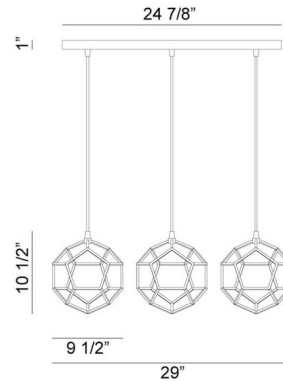

## Geometry Linear Multi Light Pendant By Matteo Lighting

### Description

Geometry Linear Multi Light Pendant brings bold geometric lines and crisp edges to this piece. Its simplicity makes it perfect in any room of your home. Bare bulbs are surrounded by a Rusty Black finished cage. Includes 12 feet of cable to customize length.

### Specifications

COLOR	N/A
BODY FINISH	Rusty Black
WATTAGE	300W
DIMMER	Standard 120V
DIMENSIONS	144"L x 29"W x 10.5"H
BULB NOT INCLUDED	3 x Edison/Medium (E26)/100W/120V Incandescent

CLICK TO VIEW PRODUCT