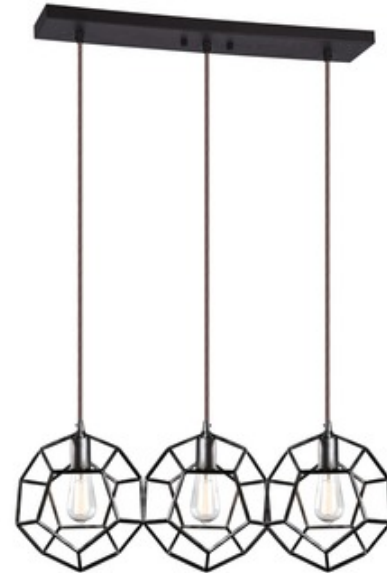

BRAND

Matteo Lighting

DESCRIPTION

Geometry Linear Multi Light Pendant brings bold geometric lines and crisp edges to this piece. Its simplicity makes it perfect in any room of your home. Bare bulbs are surrounded by a Rusty Black finished cage. Includes 12 feet of cable to customize length.

Shown in: Rusty Black

SHADE COLOR	N/A
BODY FINISH	Rusty Black
WATTAGE	300W
DIMMER	Standard 120V
DIMENSIONS	144"L x 29"W x 10.5"H
BULB NOT INCLUDED	
LAMP	3 x Edison/Medium (E26)/100W/120V Incandescent

SPEC #