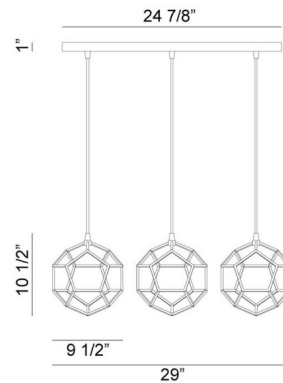

Lightology

lightology.com
866-954-4489
04-24-26

Project: _____

Company: _____

Location: _____ Fixture Type: _____

SPEC #: **MTO833509**

Approved On: _____ Approved By: _____

Geometry Linear Multi Light Pendant By Matteo Lighting

Description

Geometry Linear Multi Light Pendant brings bold geometric lines and crisp edges to this piece. Its simplicity makes it perfect in any room of your home. Bare bulbs are surrounded by a Rusty Black finished cage. Includes 12 feet of cable to customize length.

Shown in rusty black

Specifications

COLOR	N/A
BODY FINISH	Rusty Black
WATTAGE	300W
DIMMER	Standard 120V
DIMENSIONS	144"L x 29"W x 10.5"H
BULB NOT INCLUDED	3 x Edison/Medium (E26)/100W/120V Incandescent

CLICK TO VIEW PRODUCT