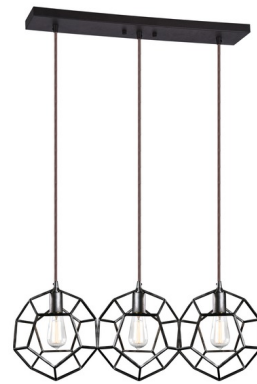

# Lightology

lightology.com  
866-954-4489  
07-07-26

Project: \_\_\_\_\_

Company: \_\_\_\_\_

Location: \_\_\_\_\_ Fixture Type: \_\_\_\_\_

SPEC #: **MTO833509**

Approved On: \_\_\_\_\_ Approved By: \_\_\_\_\_

## Geometry Linear Multi Light Pendant By Matteo Lighting

### Description

Geometry Linear Multi Light Pendant brings bold geometric lines and crisp edges to this piece. Its simplicity makes it perfect in any room of your home. Bare bulbs are surrounded by a Rusty Black finished cage. Includes 12 feet of cable to customize length.

### Specifications

COLOR	N/A
BODY FINISH	Rusty Black
WATTAGE	300W
DIMMER	Standard 120V
DIMENSIONS	144"L x 29"W x 10.5"H
BULB NOT INCLUDED	3 x Edison/Medium (E26)/100W/120V Incandescent

CLICK TO VIEW PRODUCT