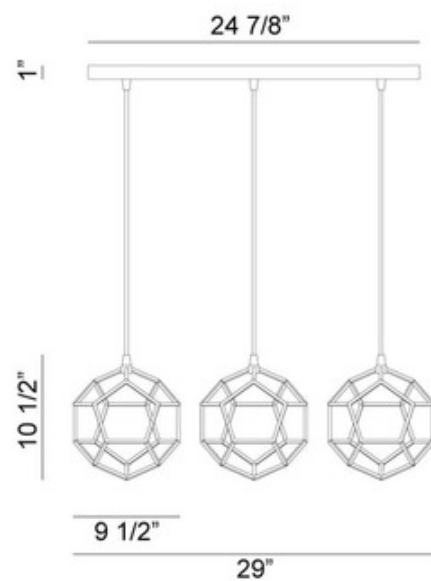

COMPANY

PROJECT

FIXTURE TYPE

APPROVED BY

DATE