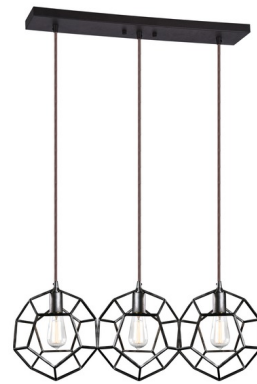

Lightology

lightology.com
866-954-4489
04-24-26

Project: _____

Company: _____

Location: _____ Fixture Type: _____

SPEC #: **MTO833509**

Approved On: _____ Approved By: _____

Geometry Linear Multi Light Pendant By Matteo Lighting

Description

Geometry Linear Multi Light Pendant brings bold geometric lines and crisp edges to this piece. Its simplicity makes it perfect in any room of your home. Bare bulbs are surrounded by a Rusty Black finished cage. Includes 12 feet of cable to customize length.

Shown in rusty black

Specifications

COLOR	N/A
BODY FINISH	Rusty Black
WATTAGE	300W
DIMMER	Standard 120V
DIMENSIONS	144"L x 29"W x 10.5"H
BULB NOT INCLUDED	3 x Edison/Medium (E26)/100W/120V Incandescent

CLICK TO VIEW PRODUCT