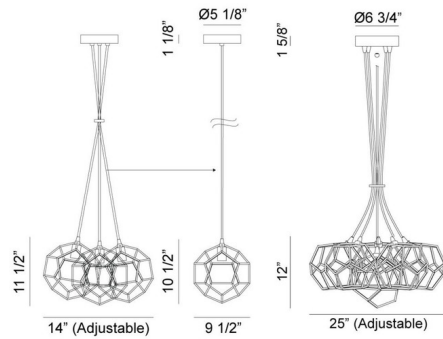

Lightology

lightology.com
866-954-4489
04-27-26

Project: _____

Company: _____

Location: _____ Fixture Type: _____

SPEC #: **MTO833511**

Approved On: _____ Approved By: _____

Geometry Multi Light Pendant By Matteo Lighting

Description

Geometry Multi Light Pendant brings bold geometric lines and crisp edges to this piece. Its simplicity makes it perfect in any room of your home. Bare bulbs are surrounded by a Rusty Black finished cage. Available in 3 and 6 light options. Includes 12 feet of cable to customize length.

Shown in rusty black

Specifications

COLOR N/A
BODY FINISH Rusty Black
WATTAGE 300W
DIMMER Standard 120V
DIMENSIONS 14"W x 11.5"H
BULB NOT INCLUDED 3 x Edison/Medium (E26)/100W/120V Incandescent

CLICK TO VIEW PRODUCT