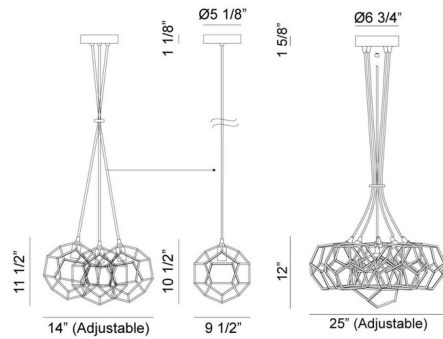

CLICK TO VIEW PRODUCT

Notes: