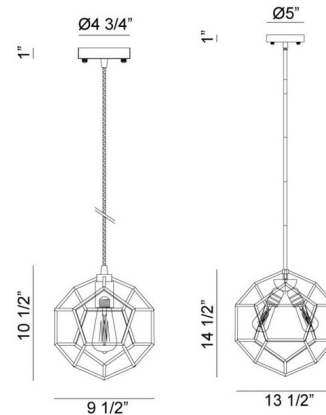

Shown in rusty black