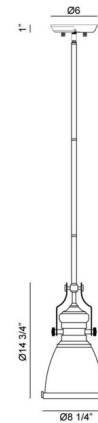

## Cresswell Tall Pendant By Matteo Lighting

### Description

Cresswell Tall Pendant is a sophisticated vintage design with an iconic silhouette. Available with a Frosted diffuser and a Brushed Nickel or Matte Black finish. Includes 12 feet of wire and one 6 inch and three 12 inch rods to customize length.

### Specifications

COLOR	Frosted
BODY FINISH	Brushed Nickel
WATTAGE	8W
DIMMER	Standard 120V
DIMENSIONS	42"L x 8.25"W x 14.75"H
BULB NOT INCLUDED	1 x A19/Medium (E26)/8W/120V LED
OTHER BULB OPTIONS	1 x A19/Medium (E26)/60W/120V Incandescent