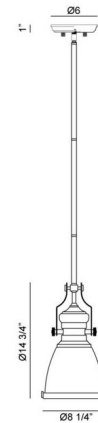

Lightology

lightology.com
866-954-4489
04-26-26

Project: _____

Company: _____

Location: _____ Fixture Type: _____

SPEC #: **MTO833536**

Approved On: _____ Approved By: _____

Cresswell Tall Pendant By Matteo Lighting

Description

Cresswell Tall Pendant is a sophisticated vintage design with an iconic silhouette. Available with a Frosted diffuser and a Brushed Nickel or Matte Black finish. Includes 12 feet of wire and one 6 inch and three 12 inch rods to customize length.

Shown in brushed nickel / frosted

Specifications

COLOR	Frosted
BODY FINISH	Brushed Nickel
WATTAGE	8W
DIMMER	Standard 120V
DIMENSIONS	42\"L x 8.25\"W x 14.75\"H
BULB NOT INCLUDED	1 x A19/Medium (E26)/8W/120V LED
OTHER BULB OPTIONS	1 x A19/Medium (E26)/60W/120V Incandescent