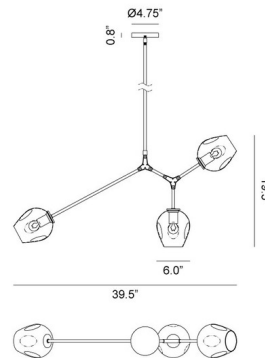

Lightology

lightology.com
866-954-4489
04-16-26

Project: _____

Company: _____

Location: _____ Fixture Type: _____

SPEC #: **MTO833558**

Approved On: _____ Approved By: _____

Cherry Blossoms Chandelier By Matteo Lighting

Description

Cherry Blossoms Chandelier brings a simple elegant form to any room of your home. Clear glass is complimented by a Chrome or Black finish. Includes 12 feet of wire and one 6 inch and three 12 inch rods to customize length.

Shown in black / clear

Specifications

COLOR	Clear
BODY FINISH	Black
WATTAGE	120W
DIMMER	Standard 120V
DIMENSIONS	42"L x 39.5"W x 19.5"H
BULB NOT INCLUDED	3 x A19/Medium (E26)/40W/120V Incandescent

CLICK TO VIEW PRODUCT