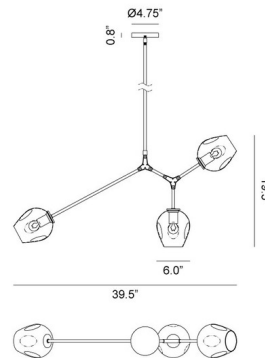

Lightology

lightology.com
866-954-4489
06-01-26

Project: _____

Company: _____

Location: _____ Fixture Type: _____

SPEC #: **MTO833558**

Approved On: _____ Approved By: _____

Cherry Blossoms Chandelier By Matteo Lighting

Description

Cherry Blossoms Chandelier brings a simple elegant form to any room of your home. Clear glass is complimented by a Chrome or Black finish. Includes 12 feet of wire and one 6 inch and three 12 inch rods to customize length.

Shown in black / clear

Specifications

| | |
|-------------------|--|
| COLOR | Clear |
| BODY FINISH | Black |
| WATTAGE | 120W |
| DIMMER | Standard 120V |
| DIMENSIONS | 42"L x 39.5"W x 19.5"H |
| BULB NOT INCLUDED | 3 x A19/Medium (E26)/40W/120V Incandescent |