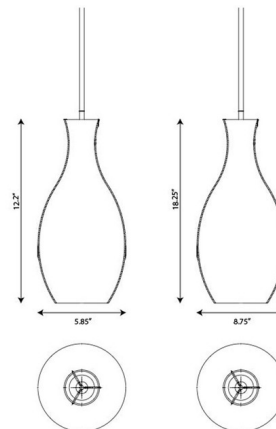

### Description

Lagynos 4711 Pendant is the offspring of nature and beauty. Inspired by the 8th century ancient Greek pottery, this piece is perfect in any room of your home. Available with Clear glass and a Chrome finish. Includes 10 feet of wire and one 6 inch and three 12 inch rods to customize length.

### Specifications

COLOR . . . . . Clear  
BODY FINISH . . . . . Chrome  
WATTAGE . . . . . 100W  
DIMMER . . . . . Standard 120V  
DIMENSIONS . . . . . 42"L x 8.75"W x 18.25"H  
BULB NOT INCLUDED . . . . . 1 x Edison/Medium (E26)/100W/120V Incandescent