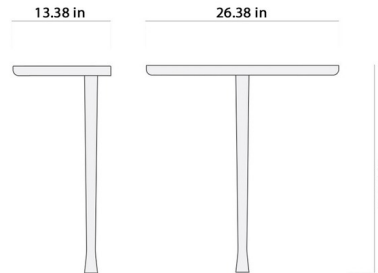

By Nomon

Description

The Console Table offers a simple, yet bold accent piece that is sure to make a statement in any chic interior, featuring a slightly curved rectangular surface supported by a single leg.

Shown in walnut / walnut

Specifications

COLOR	Walnut
BODY FINISH	Walnut
WATTAGE	N/A
DIMMER	N/A
DIMENSIONS	26.4"W x 29.9"H x 13.4"D
BULB	N/A

CLICK TO VIEW PRODUCT

Notes: