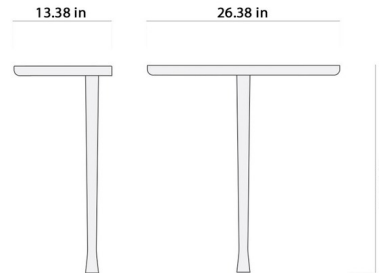

## Console Table

By Nomon

### Description

The Console Table offers a simple, yet bold accent piece that is sure to make a statement in any chic interior, featuring a slightly curved rectangular surface supported by a single leg.

### Specifications

COLOR	Walnut
BODY FINISH	Walnut
WATTAGE	N/A
DIMMER	N/A
DIMENSIONS	26.4"W x 29.9"H x 13.4"D
BULB	N/A

CLICK TO VIEW PRODUCT

Notes: