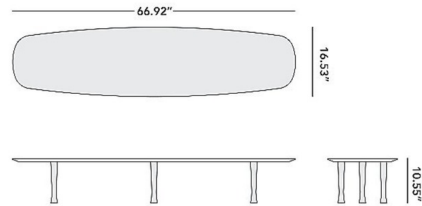

By Nomon

Description

The Mesa Unica Long Coffee Table offers a chic, versatile design that features a surface made of natural walnut veneered with legs in natural solid wood or black stained ash top with black stained ash legs positioned in a diamond formation.

Shown in black stained ash

Specifications

COLOR	N/A
BODY FINISH	Black Stained Ash
WATTAGE	N/A
DIMMER	N/A
DIMENSIONS	66.92" L x 16.53" W x 10.55" H
BULB	N/A

CLICK TO VIEW PRODUCT

Notes: