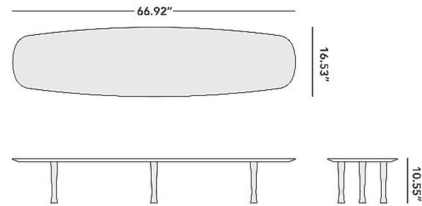

### Specifications

COLOR	N/A
BODY FINISH	Black Stained Ash
WATTAGE	N/A
DIMMER	N/A
DIMENSIONS	66.92"L x 16.53"W x 10.55"H
BULB	N/A

CLICK TO VIEW PRODUCT

Notes: