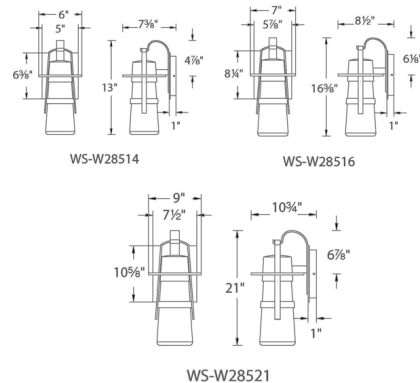

Shown in black / clear

CLICK TO VIEW PRODUCT

Notes: