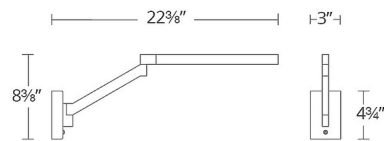

CLICK TO VIEW PRODUCT

Notes: