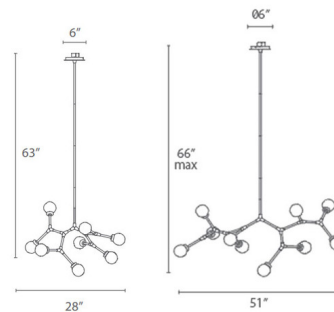

### Description

The bold Catalyst Chandelier is crafted from aluminum with artisan-blown free form art glass. Adjust at joints to customize look. Includes three 12 inch and one 6 inch downrod. Universal voltage driver within 4 inch junction box. Can be mounted on sloped ceilings, hang straight swivels up to 90 degrees. Dimmable with a low voltage electronic dimmer, sold separately.

### Specifications

COLOR	Clear
BODY FINISH	Aged Brass
WATTAGE	14.8W
DIMMER	Low Voltage Electronic
DIMENSIONS	63"L x 28"W x 22"H
INTEGRATED LED MODULE	8 x LED/1.85W/120-277V LED
COUNTRY OF ORIGIN	China

### Technical Information

LAMP LIFE	50000 hours
COLOR RENDERING	90 CRI
LAMP COLOR	3000K
LUMENS/WATT	391.89
LUMINOUS FLUX	725 lumens

Shown in aged brass / clear

CLICK TO VIEW PRODUCT

Notes: