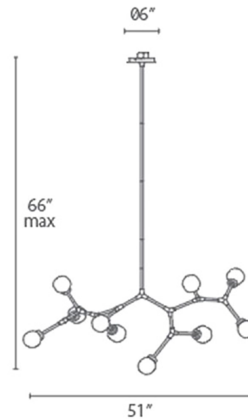

### Description

The bold Catalyst Chandelier is crafted from aluminum with artisan-blown free form art glass. Adjust at joints to customize look. Includes three 12 inch and one 6 inch downrod. Universal voltage driver within 4 inch junction box. Can be mounted on sloped ceilings, hang straight swivels up to 90 degrees. Dimmable with a low voltage electronic dimmer, sold separately.

### Specifications

COLOR	Clear
BODY FINISH	Aged Brass
WATTAGE	18.5W
DIMMER	Low Voltage Electronic
DIMENSIONS	66"L x 51"W x 22"H
INTEGRATED LED MODULE	10 x LED/1.85W/120-277V LED
COUNTRY OF ORIGIN	China

### Technical Information

LAMP LIFE	50000 hours
COLOR RENDERING	90 CRI
LAMP COLOR	3000K
LUMENS/WATT	581.08
LUMINOUS FLUX	1075 lumens

CLICK TO VIEW PRODUCT

Notes: