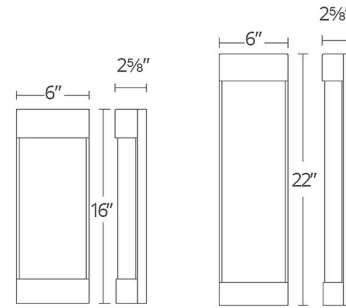

### Specifications

COLOR	Clear
BODY FINISH	Black
WATTAGE	39W
DIMMER	Low Voltage Electronic
DIMENSIONS	6"W x 16"H x 2.63"D
INTEGRATED LED MODULE	1 x LED/39W/120V LED
COUNTRY OF ORIGIN	China

### Technical Information

LAMP LIFE	50000 hours
COLOR RENDERING	90 CRI
LAMP COLOR	3000K
LUMENS/WATT	29.08
LUMINOUS FLUX	1134 lumens

Shown in black / clear

WS-W37916

WS-W37922

CLICK TO VIEW PRODUCT

Notes: