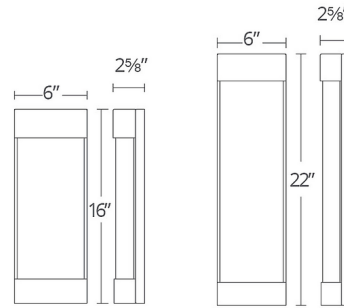

Specifications

COLOR	Clear
BODY FINISH	Black
WATTAGE	39W
DIMMER	Low Voltage Electronic
DIMENSIONS	6"W x 16"H x 2.63"D
INTEGRATED LED MODULE	1 x LED/39W/120V LED
COUNTRY OF ORIGIN	China

Technical Information

LAMP LIFE	50000 hours
COLOR RENDERING	90 CRI
LAMP COLOR	3000K
LUMENS/WATT	29.08
LUMINOUS FLUX	1134 lumens

Shown in black / clear

WS-W37916

WS-W37922

CLICK TO VIEW PRODUCT

Notes: