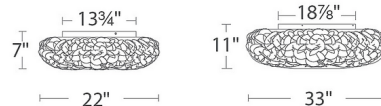

Lightology

lightology.com
866-954-4489
04-22-26

Project: _____
Company: _____
Location: _____ Fixture Type: _____
SPEC #: **MFR833651**
Approved On: _____ Approved By: _____

Fluffy Flush Mount

By Modern Forms

Description

Fluffy Ceiling Light Fixture is a soft feathered piece with a heavenly look. Features an aluminum structure with handcrafted detailed acrylic that emerges into a glowing cluster of interlocked petals with frosted edges. Celestial silk screened petals diffuse the light. Magnetic toolless shade installation for easy cleaning. Universal voltage driver within canopy. Dimmable with a low voltage electronic, Triac, or 0-10V dimmer, sold separately.

Specifications

COLOR	White
BODY FINISH	Brushed Nickel
WATTAGE	32W
DIMMER	Low Voltage Electronic
DIMENSIONS	22"W x 7"H
INTEGRATED LED MODULE	1 x LED/32W/120-277V LED
COUNTRY OF ORIGIN	China

Technical Information

LAMP LIFE	50000 hours
COLOR RENDERING	90 CRI
LAMP COLOR	3000K
LUMENS/WATT	72.88
LUMINOUS FLUX	2332 lumens

Shown in brushed nickel / white

CLICK TO VIEW PRODUCT

Notes: