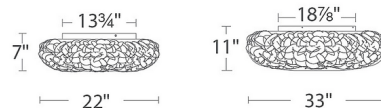

Lightology

lightology.com
866-954-4489
07-02-26

Project: _____
Company: _____
Location: _____ Fixture Type: _____
SPEC #: **MFR833651**
Approved On: _____ Approved By: _____

Fluffy Flush Mount By Modern Forms

Description

Fluffy Ceiling Light Fixture is a soft feathered piece with a heavenly look. Features an aluminum structure with handcrafted detailed acrylic that emerges into a glowing cluster of interlocked petals with frosted edges. Celestial silk screened petals diffuse the light. Magnetic toolless shade installation for easy cleaning. Universal voltage driver within canopy. Dimmable with a low voltage electronic, Triac, or 0-10V dimmer, sold separately.

Specifications

COLOR	White
BODY FINISH	Brushed Nickel
WATTAGE	32W
DIMMER	Low Voltage Electronic
DIMENSIONS	22"W x 7"H
INTEGRATED LED MODULE	1 x LED/32W/120-277V LED
COUNTRY OF ORIGIN	China

Technical Information

LAMP LIFE	50000 hours
COLOR RENDERING	90 CRI
LAMP COLOR	3000K
LUMENS/WATT	72.88
LUMINOUS FLUX	2332 lumens

Shown in brushed nickel / white

CLICK TO VIEW PRODUCT

Notes: