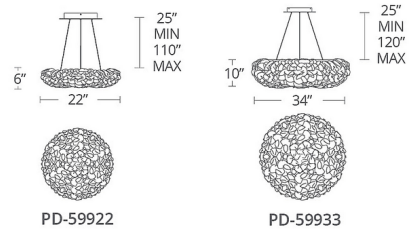

CLICK TO VIEW PRODUCT

Notes: