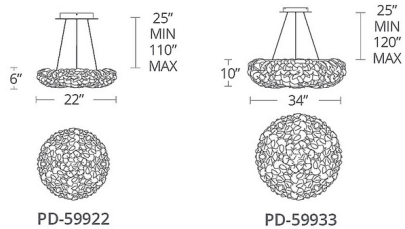

Specifications

COLOR White
BODY FINISH Brushed Nickel
WATTAGE 42W
DIMMER Low Voltage Electronic
DIMENSIONS 120"L x 34"W x 10"H x 10"D
INTEGRATED LED MODULE 1 x LED/42W/120-277V LED
COUNTRY OF ORIGIN China

Technical Information

LAMP LIFE 50000 hours
COLOR RENDERING 90 CRI
LAMP COLOR 3000K
LUMENS/WATT 94.76
LUMINOUS FLUX 3980 lumens

Shown in brushed nickel / white

CLICK TO VIEW PRODUCT

Notes: