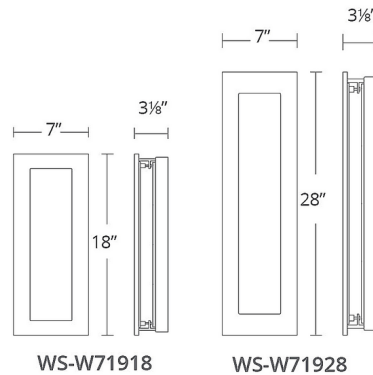

### Specifications

COLOR	Clear
BODY FINISH	Black
WATTAGE	13W
DIMMER	Low Voltage Electronic
DIMENSIONS	7"W x 18"H x 3.13"D
INTEGRATED LED MODULE	1 x LED/13W/120V LED
COUNTRY OF ORIGIN	China

### Technical Information

LAMP LIFE	50000 hours
COLOR RENDERING	90 CRI
LAMP COLOR	3500K
LUMENS/WATT	42.31
LUMINOUS FLUX	550 lumens

Shown in black / clear

CLICK TO VIEW PRODUCT

Notes: