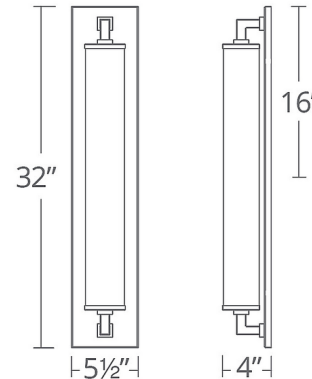

Lightology

lightology.com
866-954-4489
04-13-26

Project: _____

Company: _____

Location: _____ Fixture Type: _____

SPEC #: **MFR833668**

Approved On: _____ Approved By: _____

Gatsby Wall Light

By Modern Forms

Description

The Gatsby Wall Light features a streamline and slender aluminum frame and the mouth-blown etched mitered glass diffuses light perfectly with flattering consistent illumination that is required in bathroom applications. No transformer or driver required. Dimmable with a low voltage electronic dimmer, sold separately.

Specifications

COLOR	White
BODY FINISH	Aged Brass
WATTAGE	25W
DIMMER	Low Voltage Electronic
DIMENSIONS	5.5"W x 32"H x 4"D
INTEGRATED LED MODULE	1 x LED/25W/120V LED
COUNTRY OF ORIGIN	China

Technical Information

LAMP LIFE	50000 hours
COLOR RENDERING	90 CRI
LAMP COLOR	3000K
LUMENS/WATT	57.48
LUMINOUS FLUX	1437 lumens

Shown in aged brass / white

CLICK TO VIEW PRODUCT

Notes: