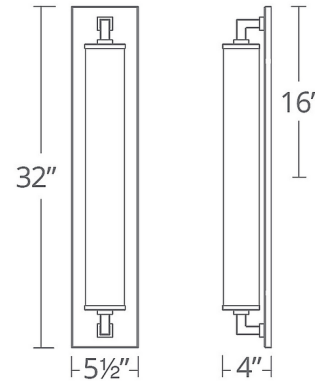

Lightology

lightology.com
866-954-4489
06-04-26

Project: _____

Company: _____

Location: _____ Fixture Type: _____

SPEC #: **MFR833668**

Approved On: _____ Approved By: _____

Gatsby Wall Light

By Modern Forms

Description

The Gatsby Wall Light features a streamline and slender aluminum frame and the mouth-blown etched mitered glass diffuses light perfectly with flattering consistent illumination that is required in bathroom applications. No transformer or driver required. Dimmable with a low voltage electronic dimmer, sold separately.

Specifications

COLOR	White
BODY FINISH	Aged Brass
WATTAGE	25W
DIMMER	Low Voltage Electronic
DIMENSIONS	5.5"W x 32"H x 4"D
INTEGRATED LED MODULE	1 x LED/25W/120V LED
COUNTRY OF ORIGIN	China

Technical Information

LAMP LIFE	50000 hours
COLOR RENDERING	90 CRI
LAMP COLOR	3000K
LUMENS/WATT	57.48
LUMINOUS FLUX	1437 lumens

Shown in aged brass / white

CLICK TO VIEW PRODUCT

Notes: