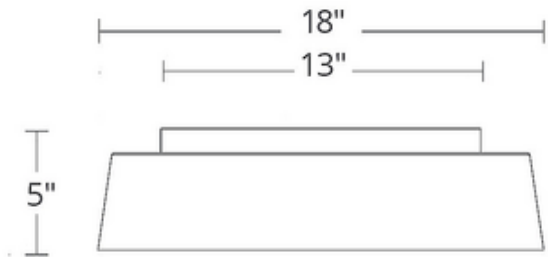

COMPANY	PROJECT	FIXTURE TYPE	APPROVED BY	DATE