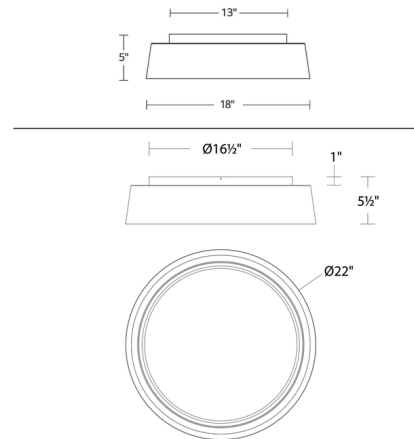

Specifications

COLOR	Opal
BODY FINISH	Gold Leaf / Dark Bronze
WATTAGE	35W
DIMMER	Low Voltage Electronic
DIMENSIONS	18"W x 5"H
INTEGRATED LED MODULE	1 x LED/35W/120V LED
COUNTRY OF ORIGIN	China

Technical Information

LAMP LIFE	54000 hours
COLOR RENDERING	90 CRI
LAMP COLOR	3000K
LUMENS/WATT	41.57
LUMINOUS FLUX	1455 lumens

Shown in gold leaf / dark bronze / opal

CLICK TO VIEW PRODUCT

Notes: