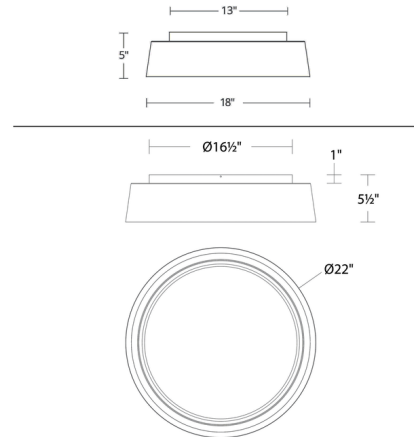

Shown in gold leaf / dark bronze / opal