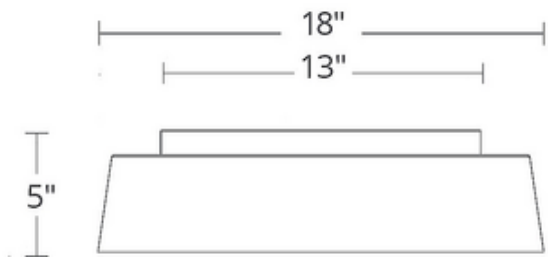

COMPANY	PROJECT	FIXTURE TYPE	APPROVED BY	DATE