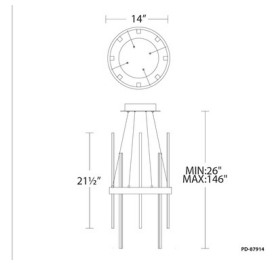

Specifications

COLOR White
BODY FINISH Black / Aged Brass
WATTAGE 56W
DIMMER Low Voltage Electronic
DIMENSIONS 120"L x 24"W x 14.5"H
INTEGRATED LED MODULE 1 x LED/56W/120-277V LED
COUNTRY OF ORIGIN China

Technical Information

LAMP LIFE 50000 hours
COLOR RENDERING 90 CRI
LAMP COLOR 3000K
LUMENS/WATT 43.30
LUMINOUS FLUX 2425 lumens

Shown in black / aged brass / white

CLICK TO VIEW PRODUCT

Notes: