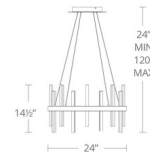

CLICK TO VIEW PRODUCT

Notes: