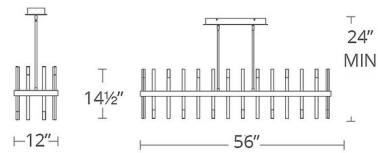

CLICK TO VIEW PRODUCT

Notes: