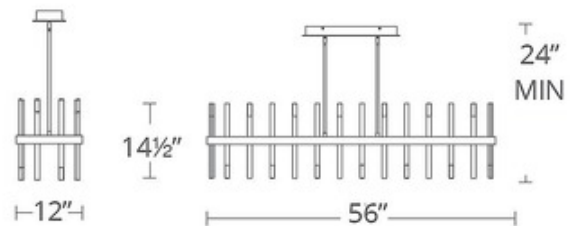

COMPANY	PROJECT	FIXTURE TYPE	APPROVED BY	DATE