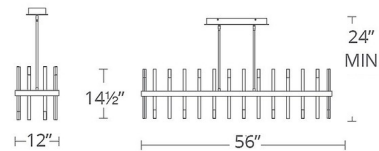

Shown in black / aged brass / white

Specifications

COLOR	White
BODY FINISH	Black / Aged Brass
WATTAGE	91W
DIMMER	Low Voltage Electronic
DIMENSIONS	56"W x 14.5"H
INTEGRATED LED MODULE	1 x LED/91W/120-277V LED
COUNTRY OF ORIGIN	China